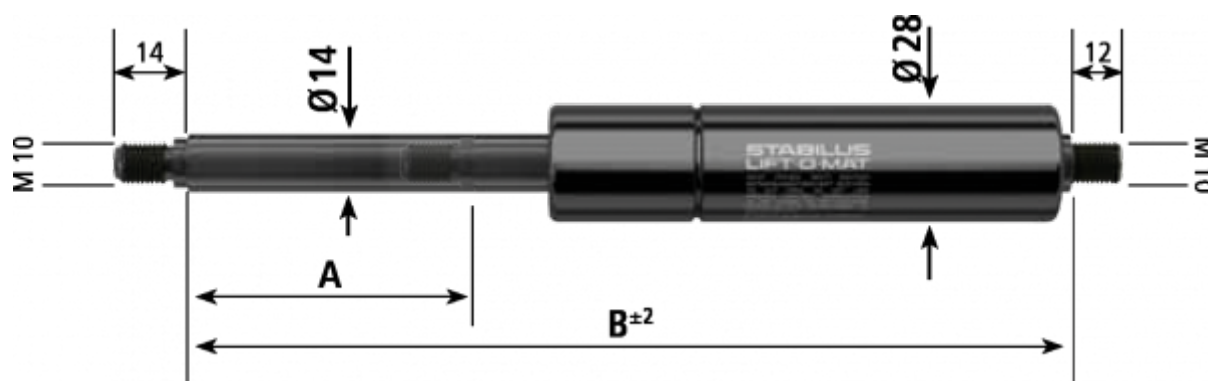

Data Sheet

Article number: 042389SO0600

Description: Stabilus Gas Spring without fittings size. 14/28
600N length 970mm, stroke 450mm Type 2389SO

Measures

A	= 450
B	= 970
Pressure (N)	= 600
Size	= 14/28
Type	= 2389SO